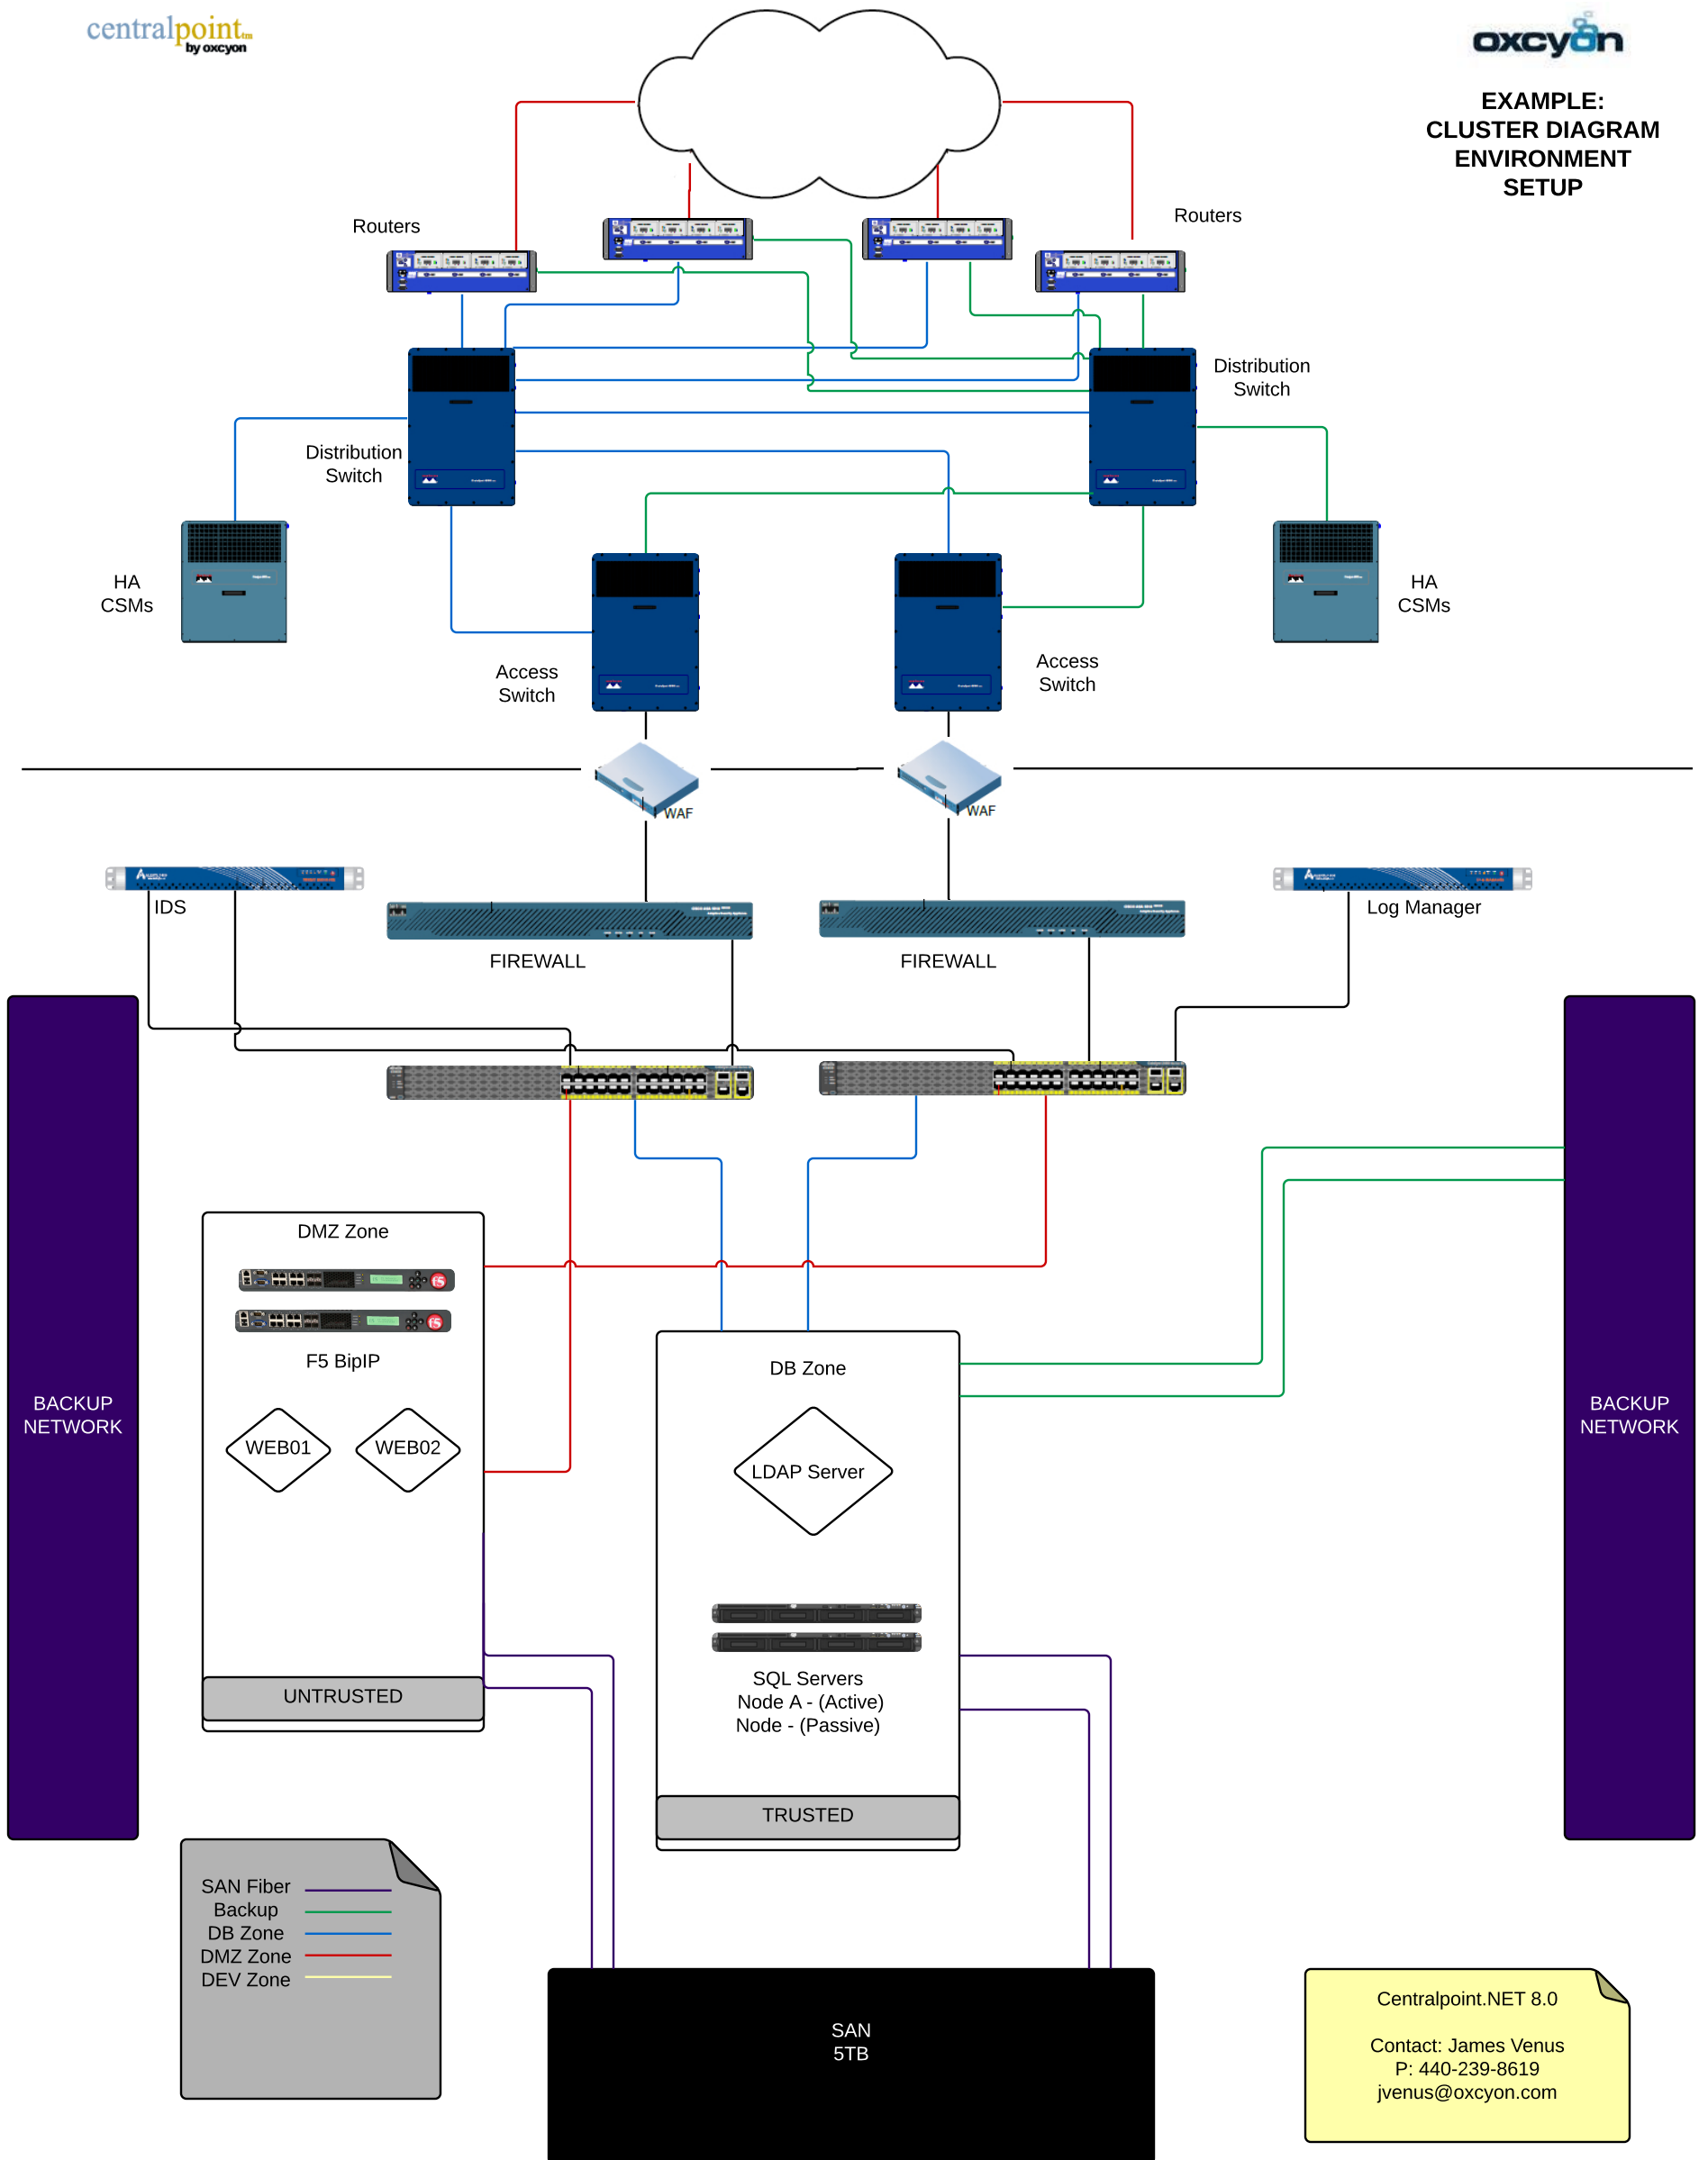

EXAMPLE:
CLUSTER DIAGRAM
ENVIRONMENT
SETUP

SAN Fiber ———
Backup ———
DB Zone ———
DMZ Zone ———
DEV Zone ———

Centralpoint.NET 8.0
Contact: James Venus
P: 440-239-8619
jvenus@oxcyon.com